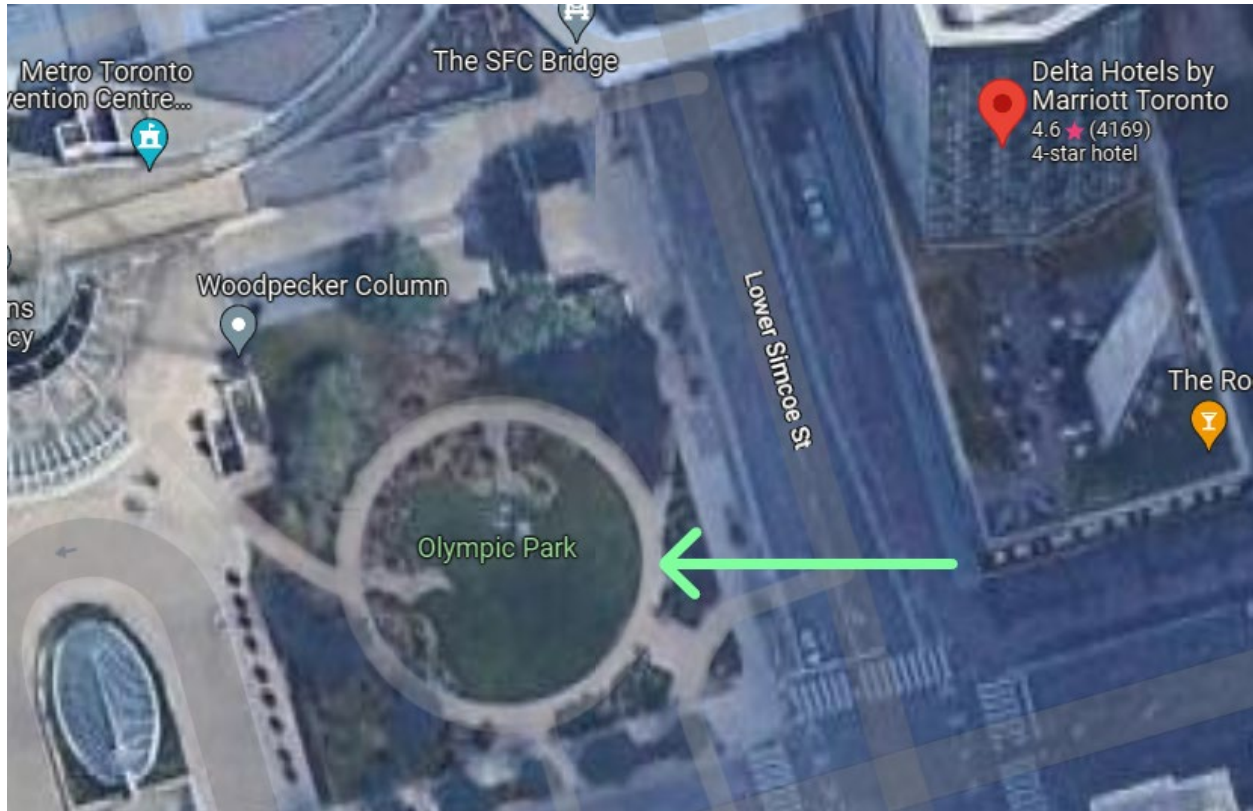

REMAIN CALM

COMMON MUSTER POINT

Olympic Park across the street, north west corner of Bremner and Simcoe

NEAREST HOSPITALS

St. Michael's Hospital
36 Queen St E, Toronto, ON M5B 1W8
416-360-4000

Toronto General Hospital
200 Elizabeth St, Toronto, ON M5G 2C4
416-340-3131